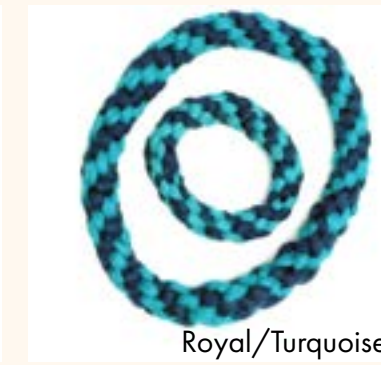

BIODEGRADABLE

Wool decomposes in as little as 4 months.

SUSTAINABLE

Manmade fibers are the textile form of plastic and can take thousands of years to decompose.

Pure Wool Dog Toys

Rope Ball Tug

DDKC700(01)S: 2.5" Ball, 4" Pull
DDKC700(01)M: 4" Ball, 6" Pull

DDKC700(02)S: 2.5" Ball, 4" Pull
DDKC700(02)M: 4" Ball, 6" Pull

DDKC700(03)S: 2.5" Ball, 4" Pull
DDKC700(03)M: 4" Ball, 6" Pull

DDKC700(04)S: 2.5" Ball, 4" Pull
DDKC700(04)M: 4" Ball, 6" Pull

Rope Ring

DDKC701(01)S: 4"
DDKC701(01)M: 10"

DDKC701(02)S: 4"
DDKC701(02)M: 10"

DDKC701(03)S: 4"
DDKC701(03)M: 10"

DDKC701(04)S: 4"
DDKC701(04)M: 10"

Knotted Rope

DDKC702(01)S: 10"
DDKC702(01)M: 15"
DDKC702(01)L: 26"

DDKC702(01)S: 10"
DDKC702(01)M: 15"
DDKC702(01)L: 26"

DDKC702(01)S: 10"
DDKC702(01)M: 15"
DDKC702(01)L: 26"

DDKC702(01)S: 10"
DDKC702(01)M: 15"
DDKC702(01)L: 26"

Pure Wool & Hemp Dog Toys

Braided Loop Pull with Hemp

DDKC703(01)S: 10"
DDKC703(01)M: 16"

DDKC703(02)S: 10"
DDKC703(02)M: 16"